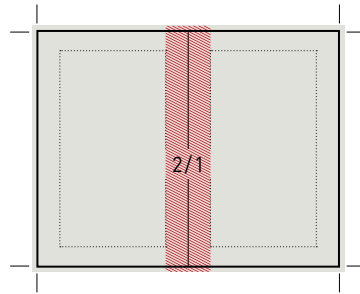

### 1/1 PAGE BLEEDING

Finished format  
H 160 mm x W 110 mm

Bleed  
5 mm

### 2/1 PAGE BLEEDING

Finished format  
H 160 mm x W 220 mm

Bleed  
5 mm