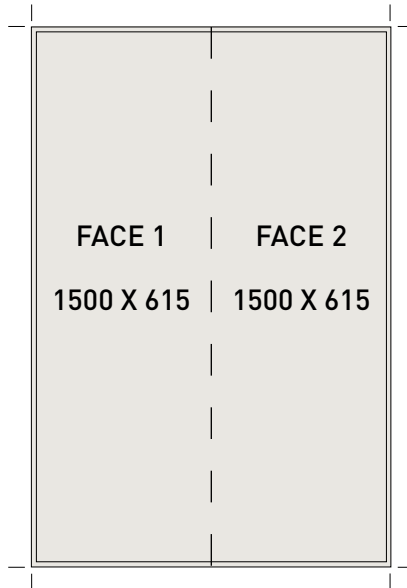

### Format posters

H 1500 mm x W 1230 mm

### Visible format

H 1500 mm x W 615 mm

This for the left (face 1)  
and right (face 2).

### Properties

Face 1 and Face 2 of the alarm cover will  
be printed on one sheet dimension:  
H 1500 mm x W 1230 + 5 mm bleed.  
After this sheet has been cut, this co-  
ver will be vertically folded in two equal  
parts. This way we will get two faces with  
the dimension: H 1500 mm x W 615 mm.