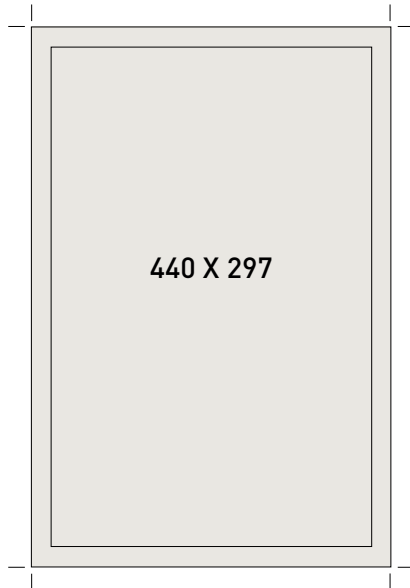

Technical Details

Face2Face.aero

**Finished format**

H 440 mm x W 297 mm

Visible format

H 410 mm x B 287 mm

Bleed

3 mm

Paper

Machine coated mat, 130 gr.

Frame

Inox illuminated frame (LED)

Properties

Quadri recto/verso (60%)

Personalized print on demand
(PMS, shape cuts, etc.)

Ecologically printed:
no alcohol, ecological inks,
varnish on acrylic base